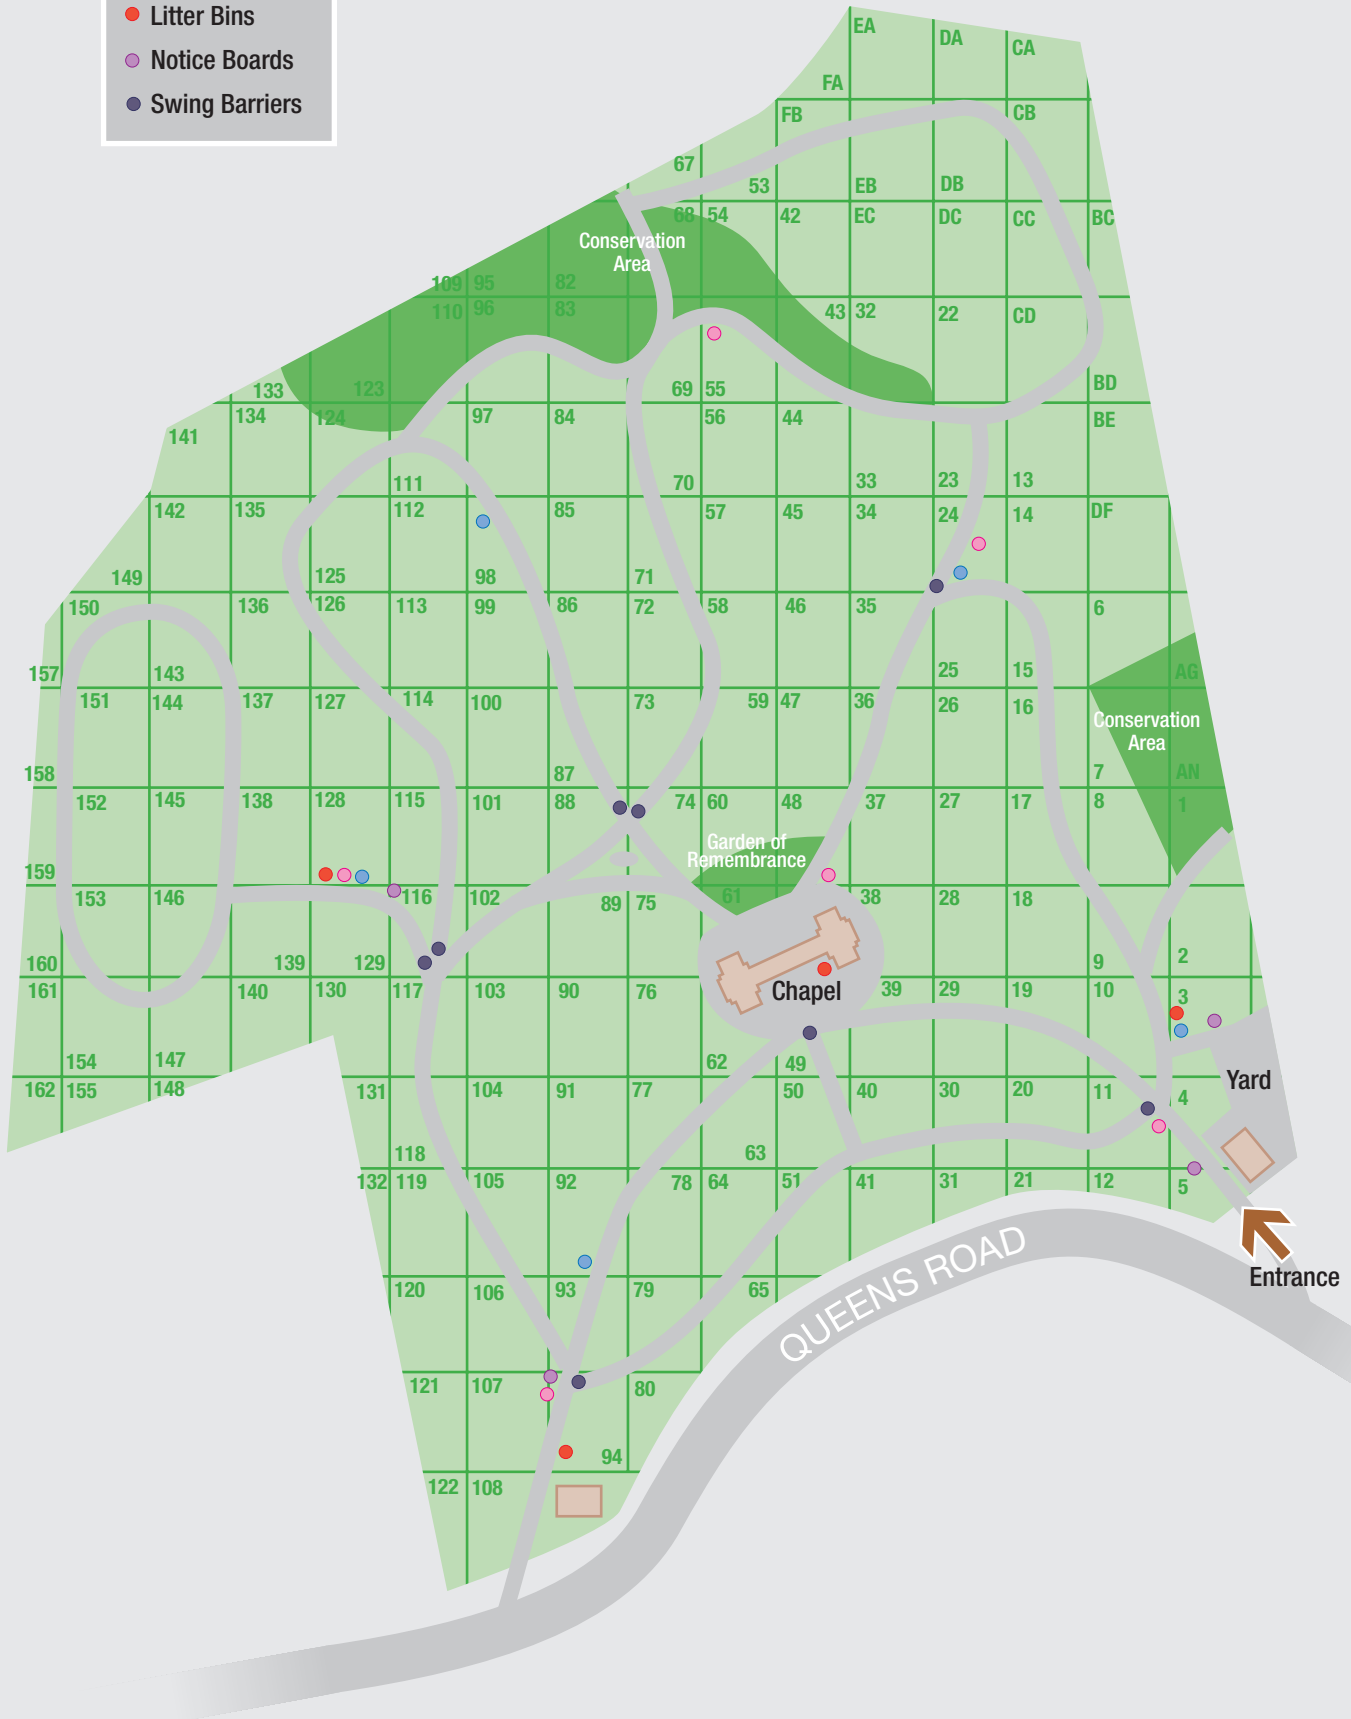

KEY

- Dog Bins
- Water Taps
- Litter Bins
- Notice Boards
- Swing Barriers

Stoke Cemetery

Queens Road Hartshill Stoke-on-Trent ST4 7LH

For all enquiries please contact **Bereavement Care Service** at
Carmountside Cemetery & Crematorium Leek Road Milton Stoke-on-Trent ST2 7AB
 Telephone **01782 235050** Email **bereavement.care@stoke.gov.uk**