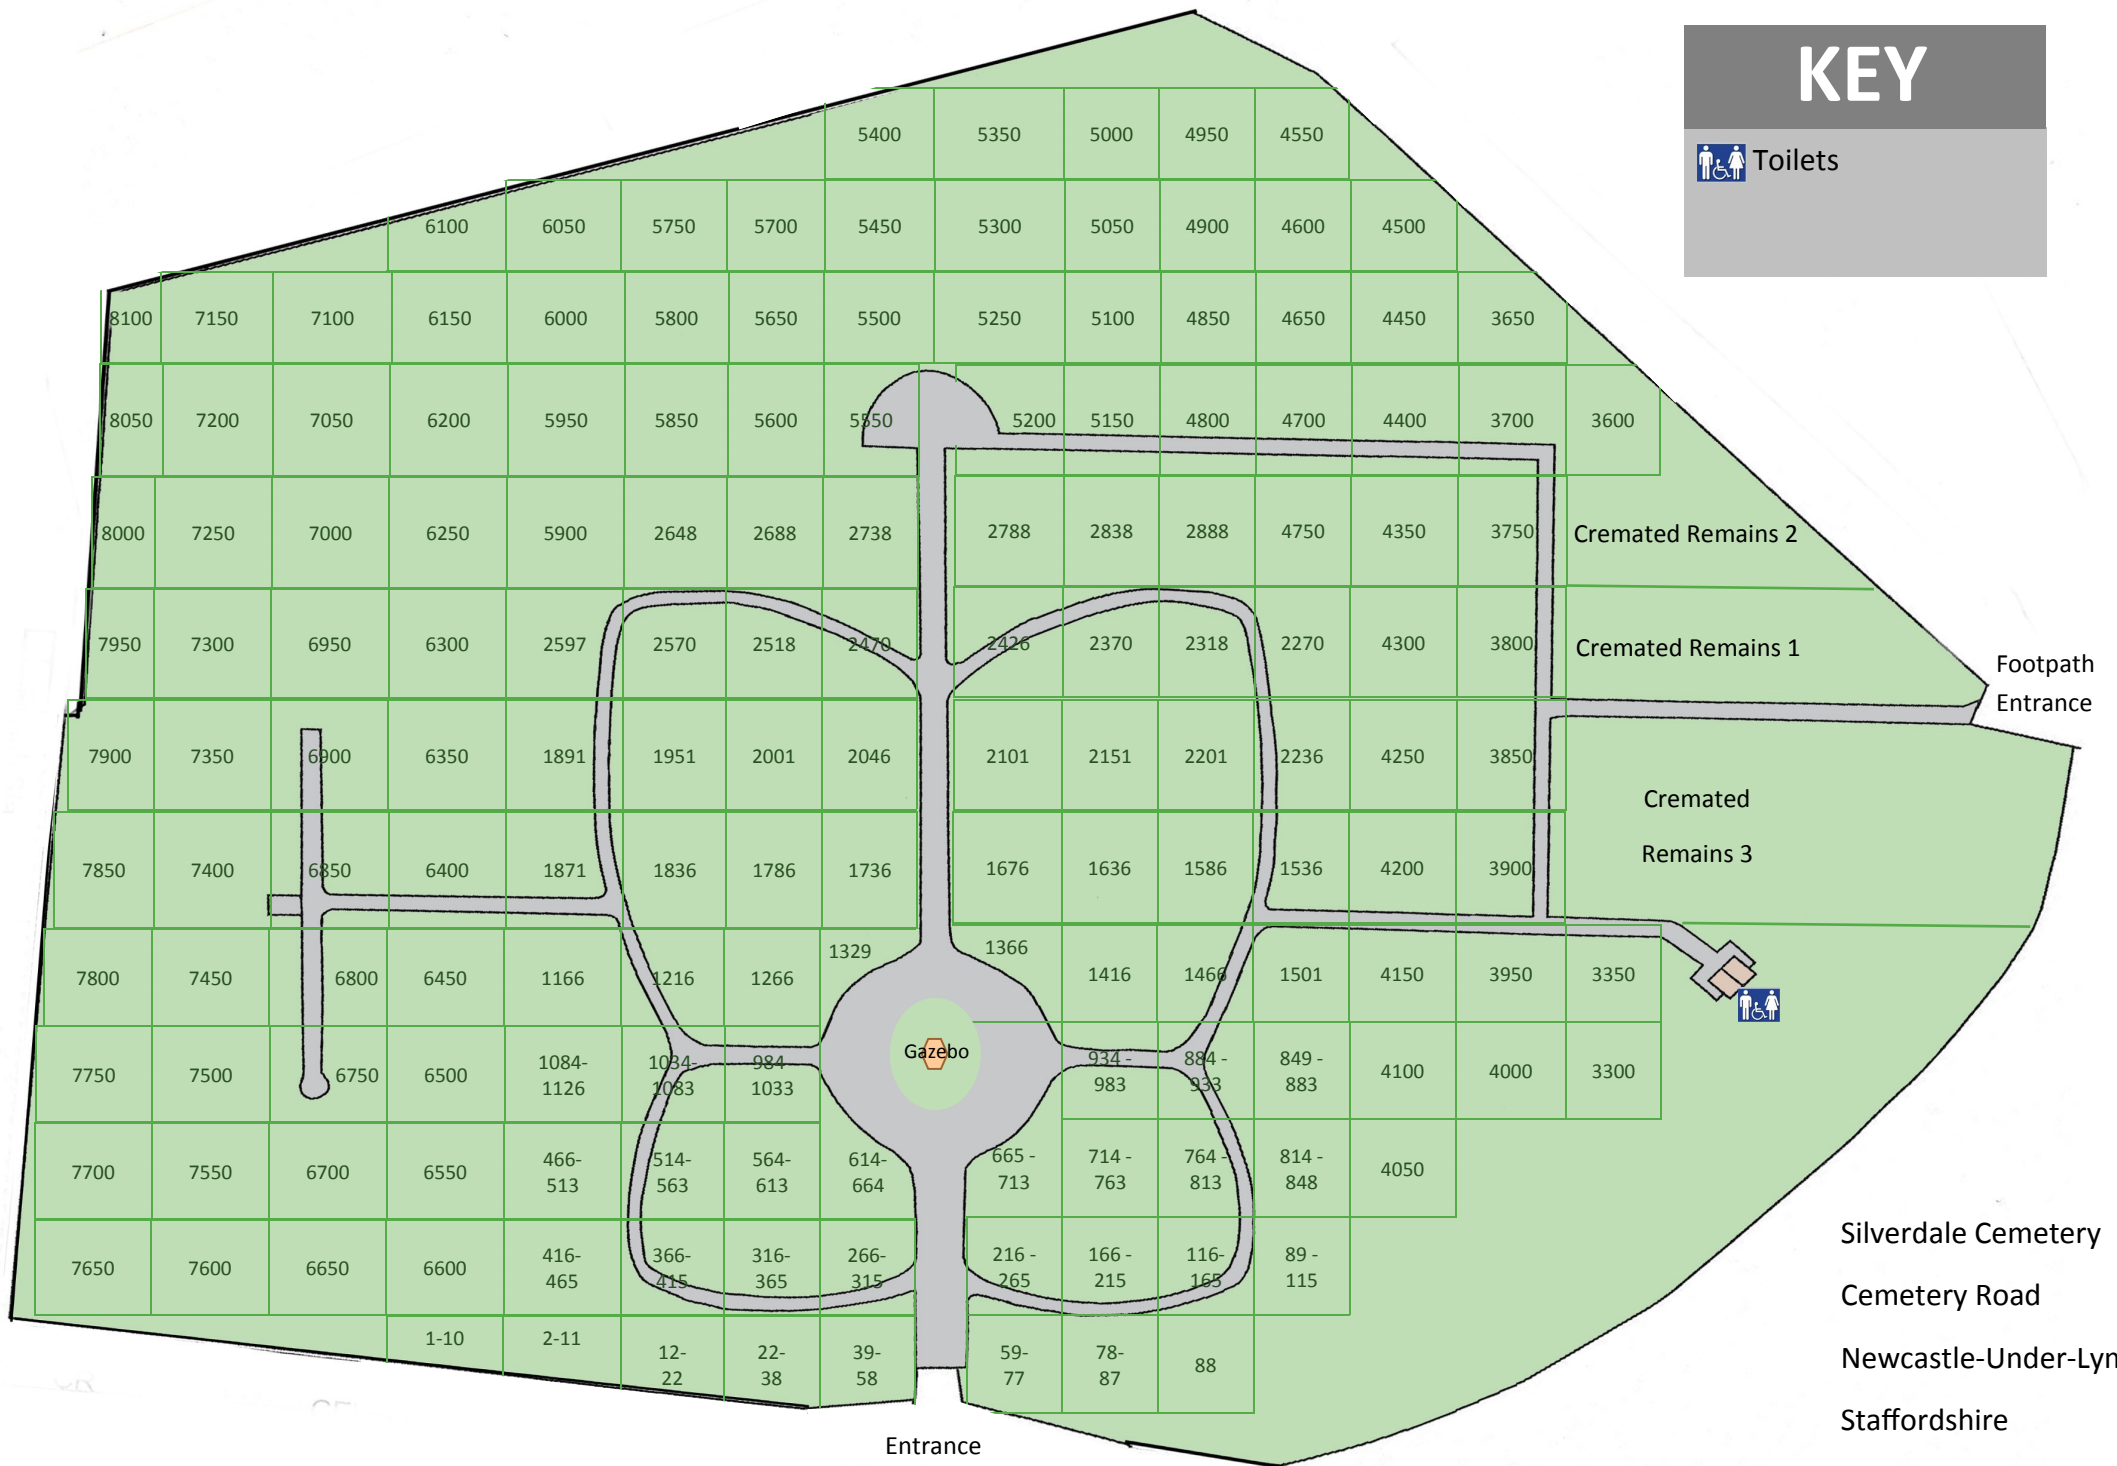

# KEY

Toilets

Silverdale Cemetery  
Cemetery Road  
Newcastle-Under-Lyme  
Staffordshire  
ST5 6SH