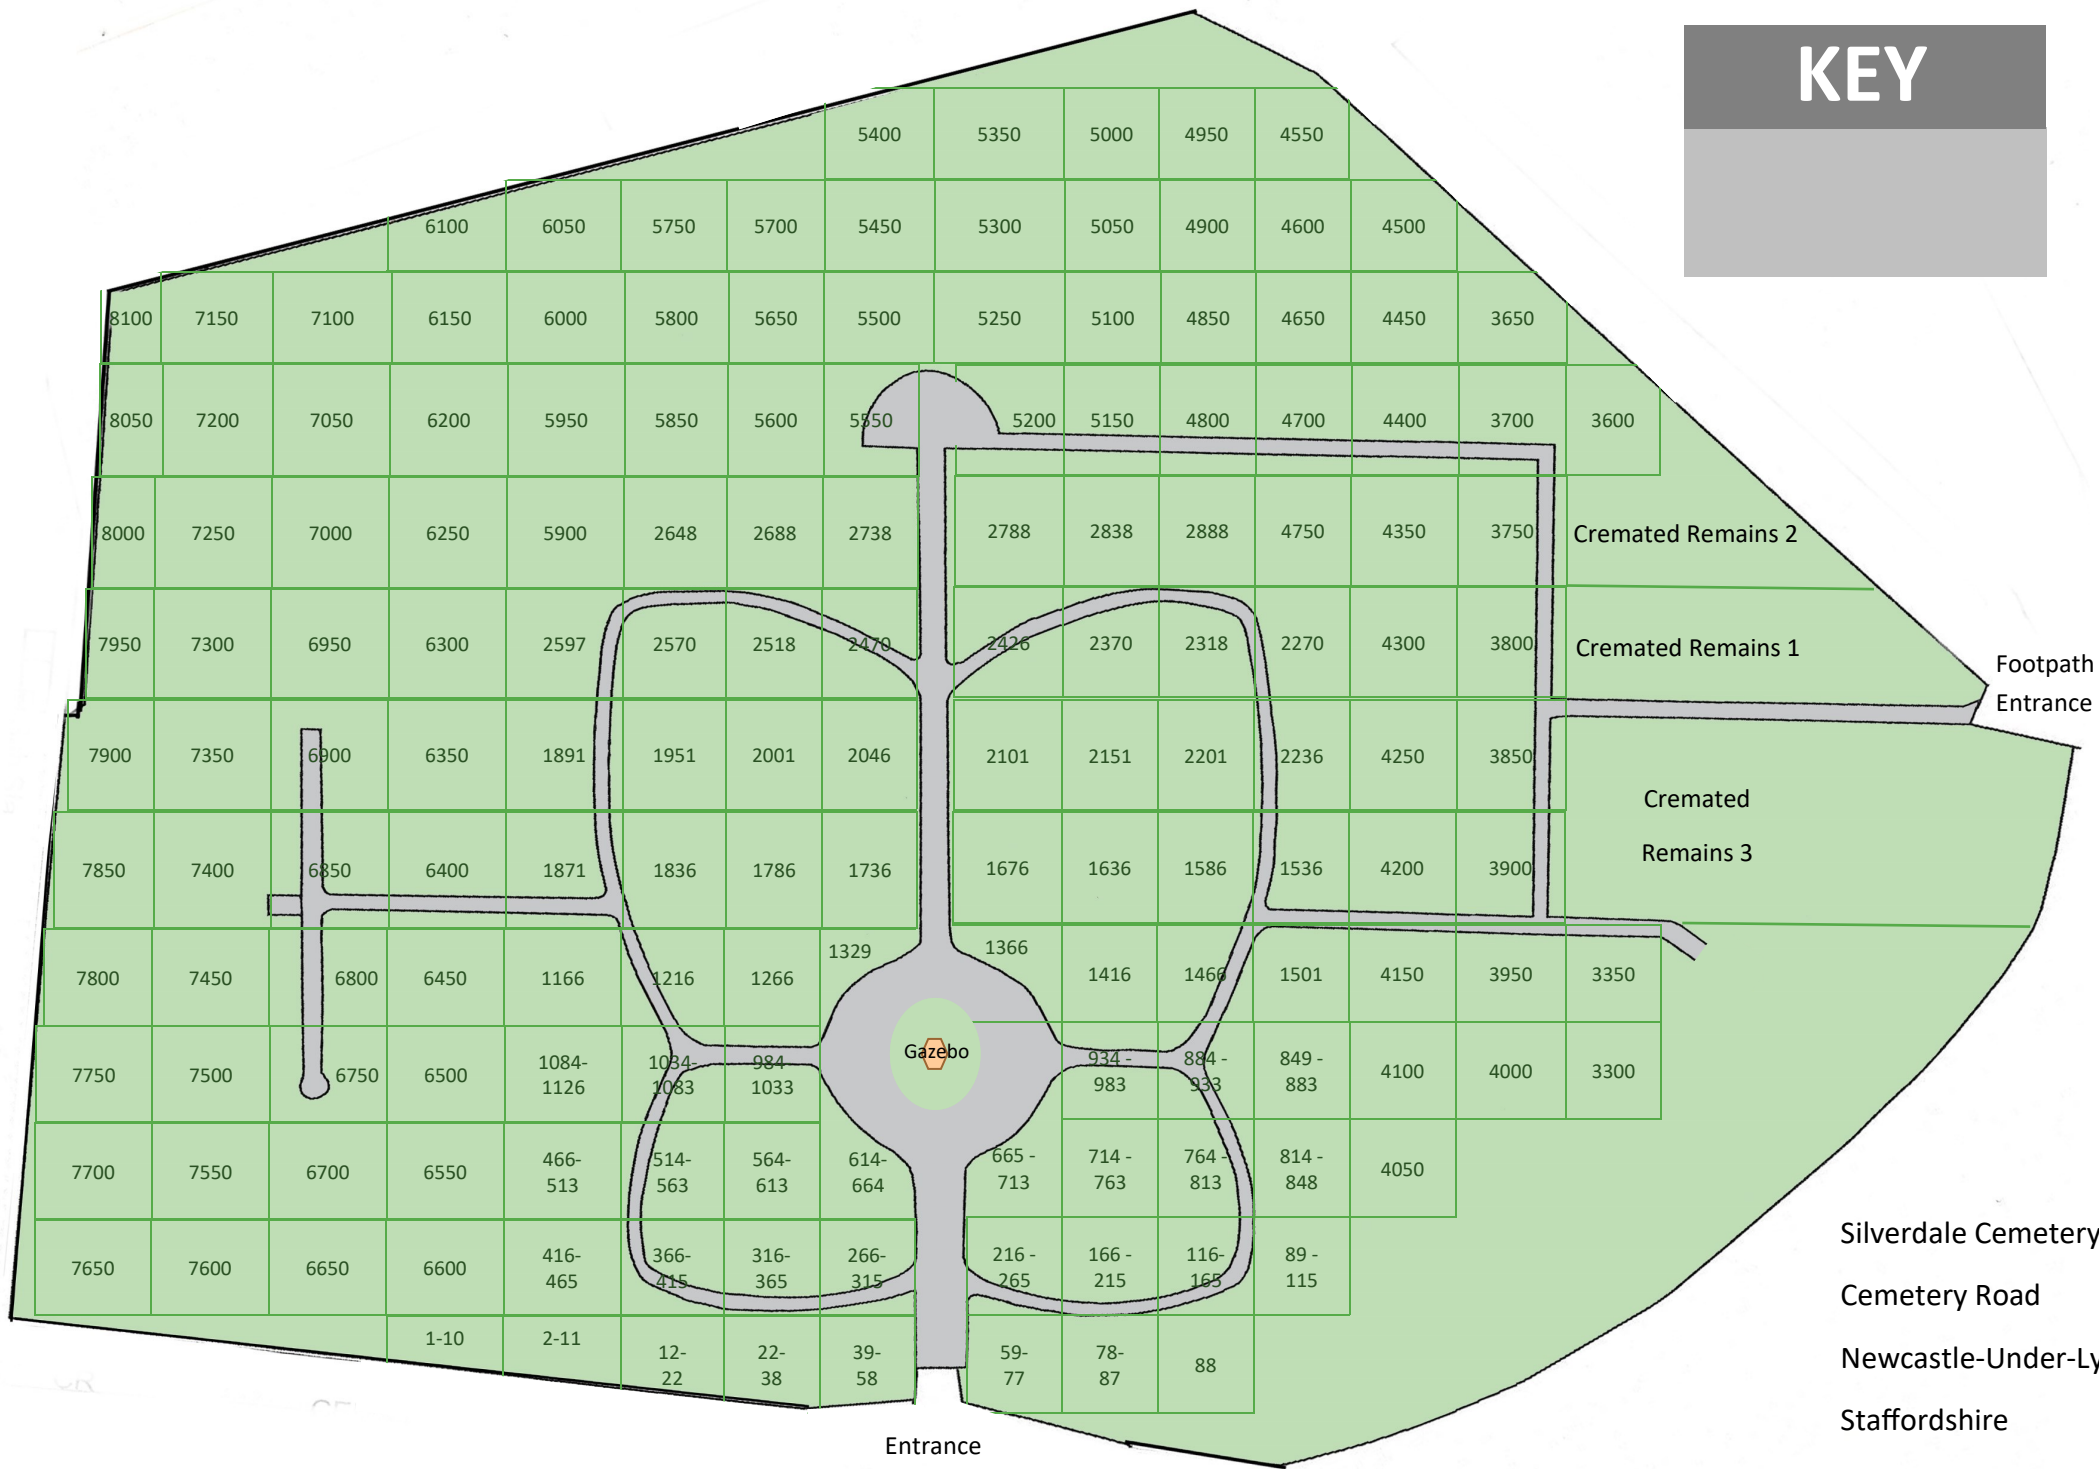

KEY

Silverdale Cemetery
Cemetery Road
Newcastle-Under-Lyme
Staffordshire
ST5 6SH