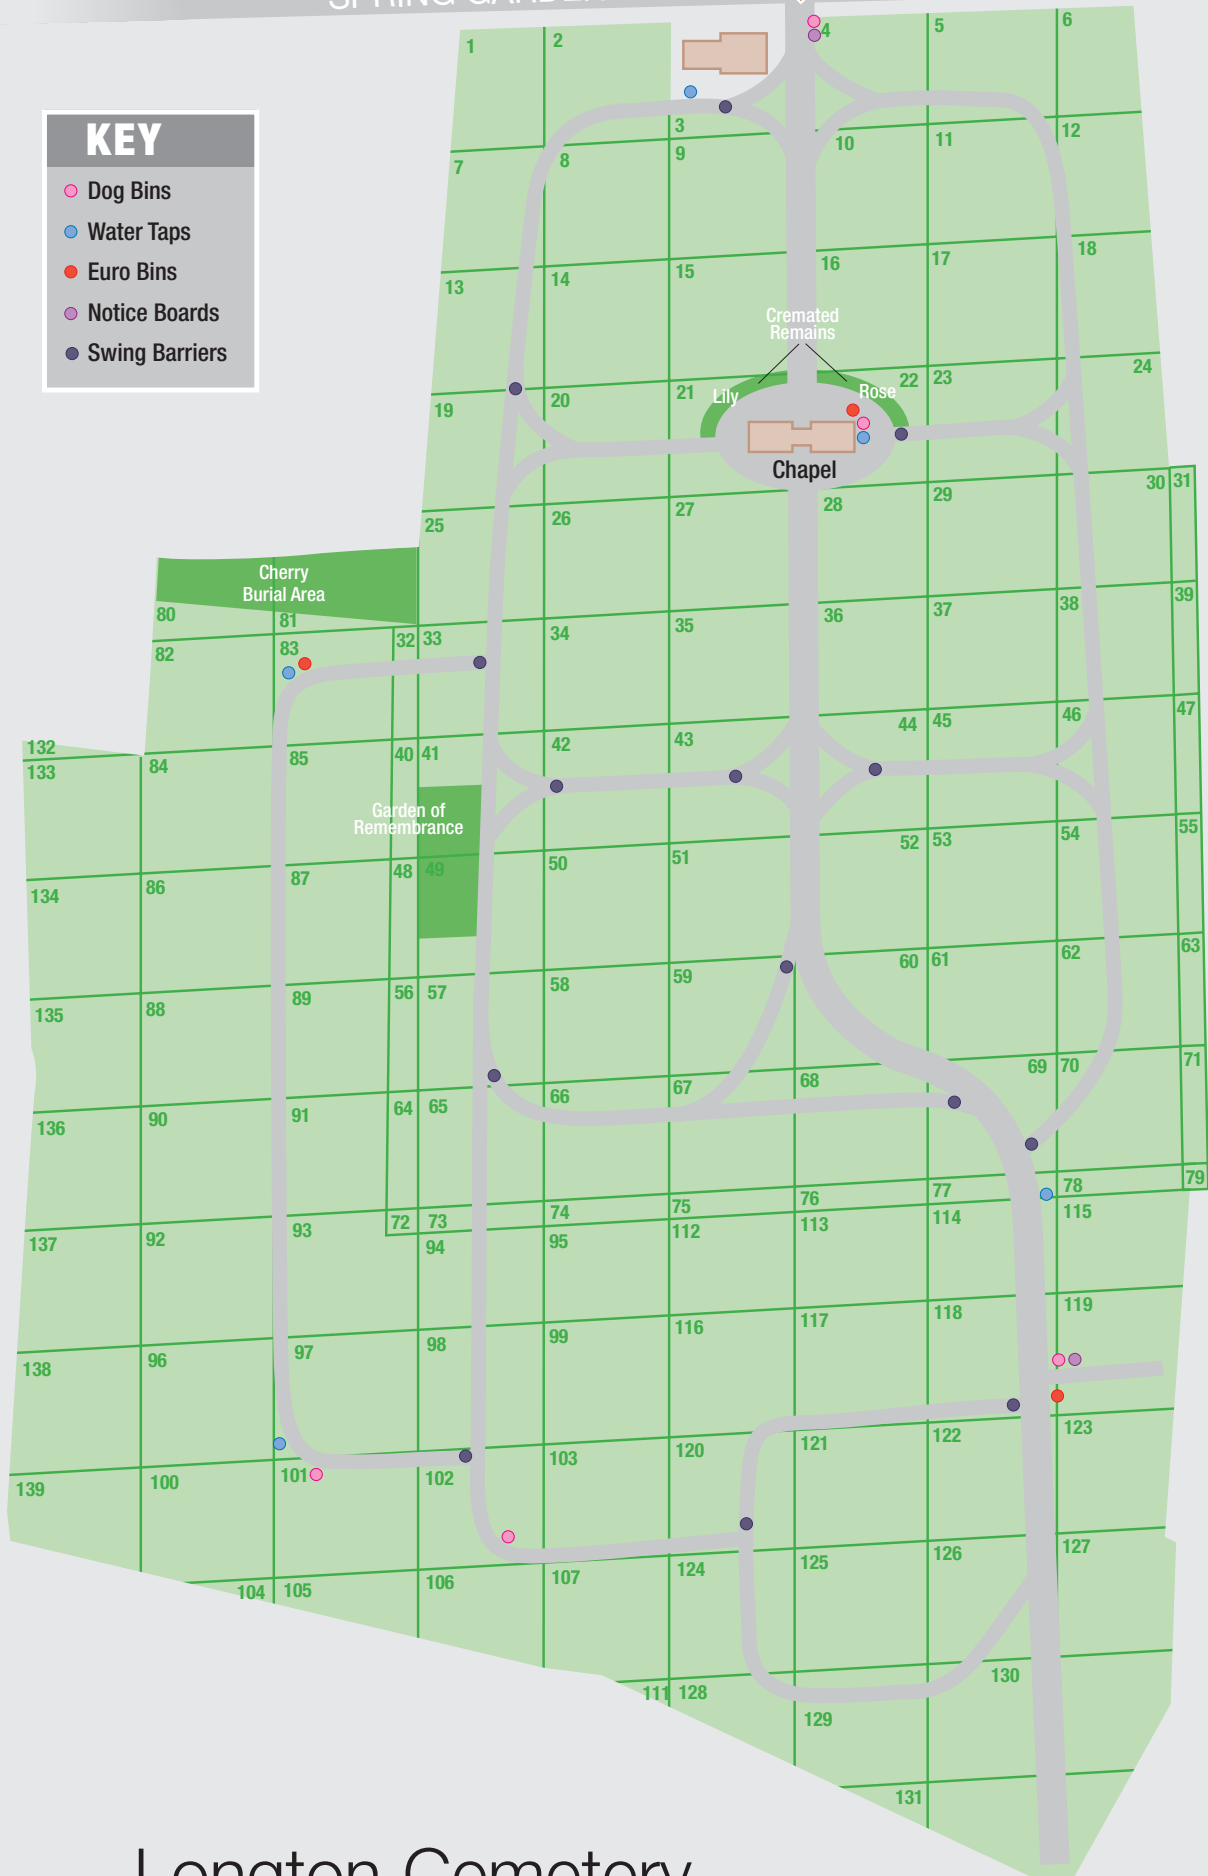

Entrance

SPRING GARDEN ROAD

KEY

- Dog Bins
- Water Taps
- Euro Bins
- Notice Boards
- Swing Barriers

Longton Cemetery

Spring Garden Road Longton Stoke-on-Trent ST3 2QS

For all enquiries please contact **Bereavement Care Service** at
Carmountside Cemetery & Crematorium Leek Road Milton Stoke-on-Trent ST2 7AB
 Telephone **01782 235050** Email **bereavement.care@stoke.gov.uk**