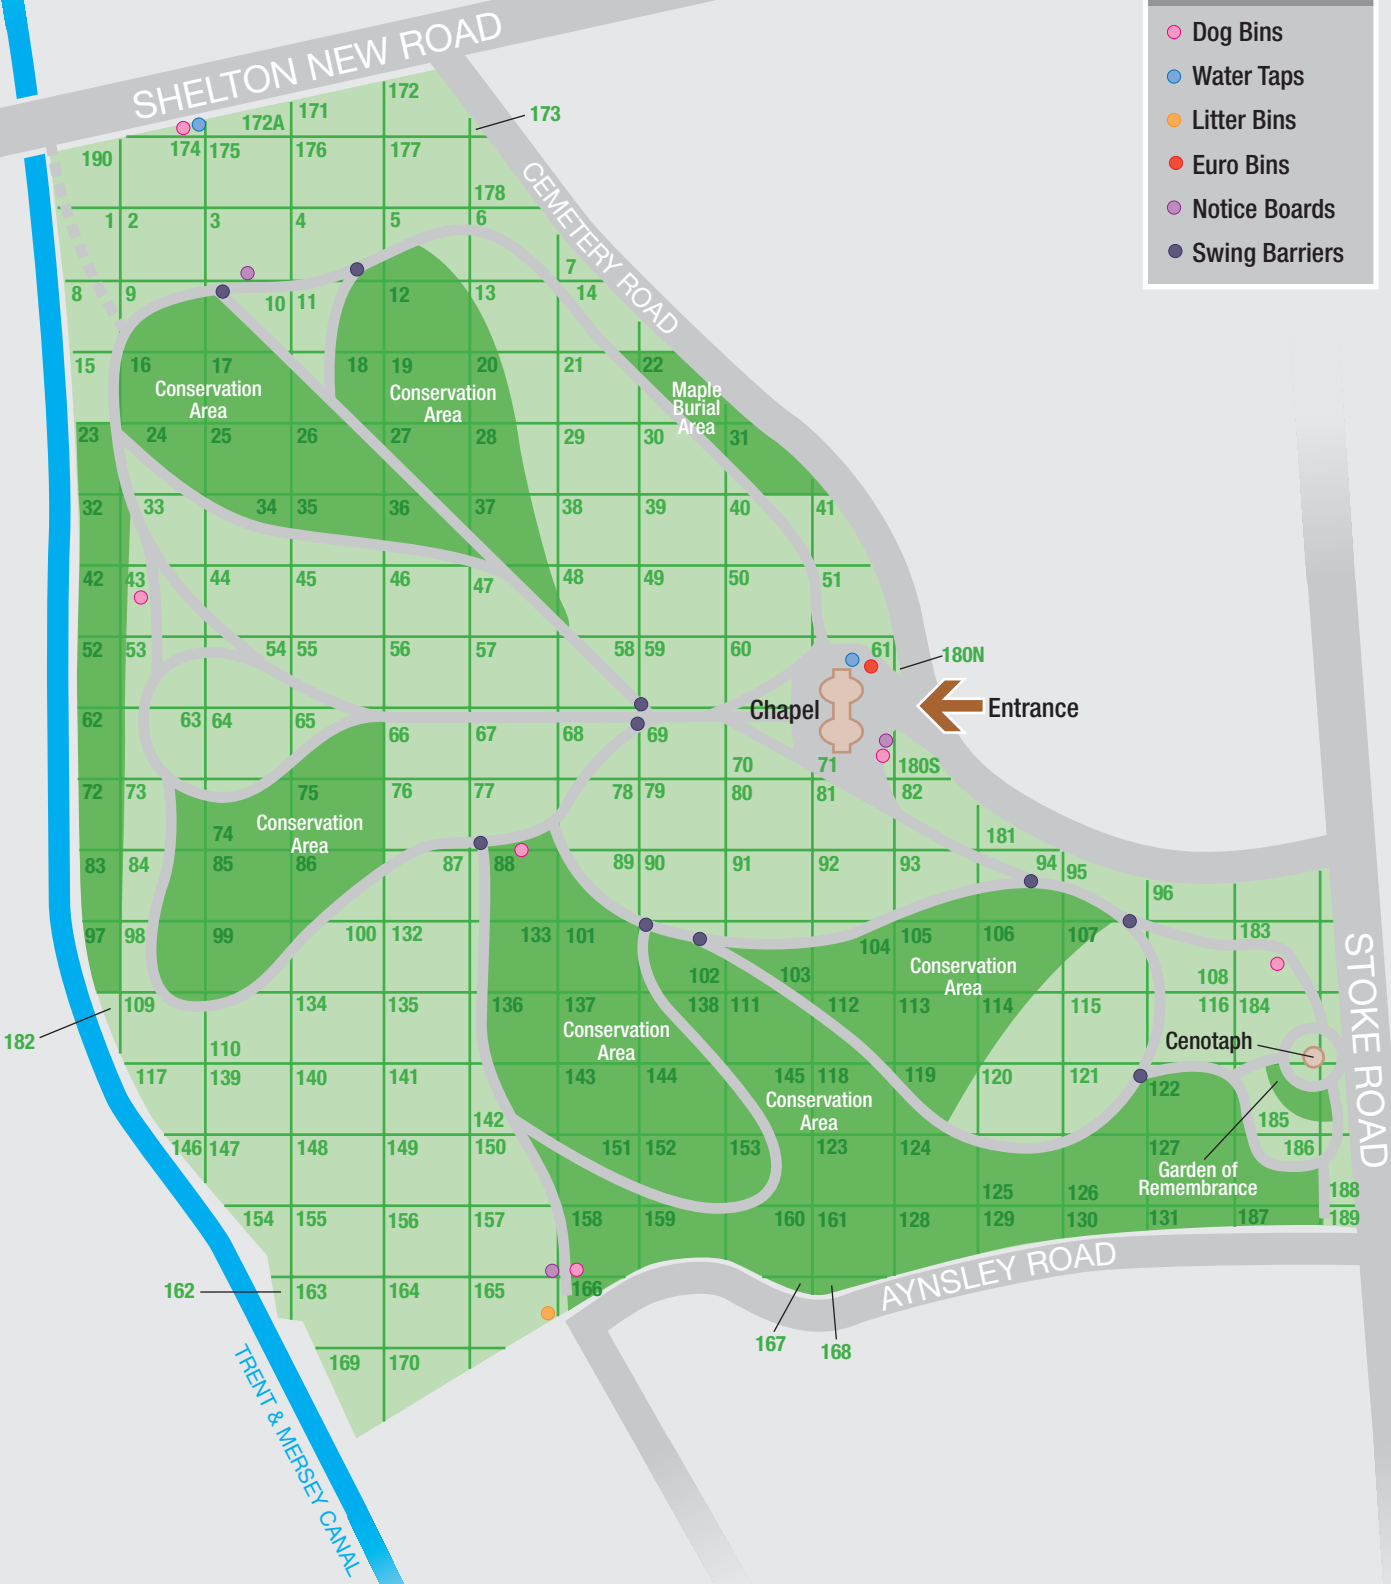

KEY

- Dog Bins
- Water Taps
- Litter Bins
- Euro Bins
- Notice Boards
- Swing Barriers

Hanley Cemetery

Cemetery Road Shelton Stoke-on-Trent ST4 2DL

For all enquiries please contact **Bereavement Care Service** at
Carmountside Cemetery & Crematorium Leek Road Milton Stoke-on-Trent ST2 7AB
 Telephone **01782 235050** Email **bereavement.care@stoke.gov.uk**