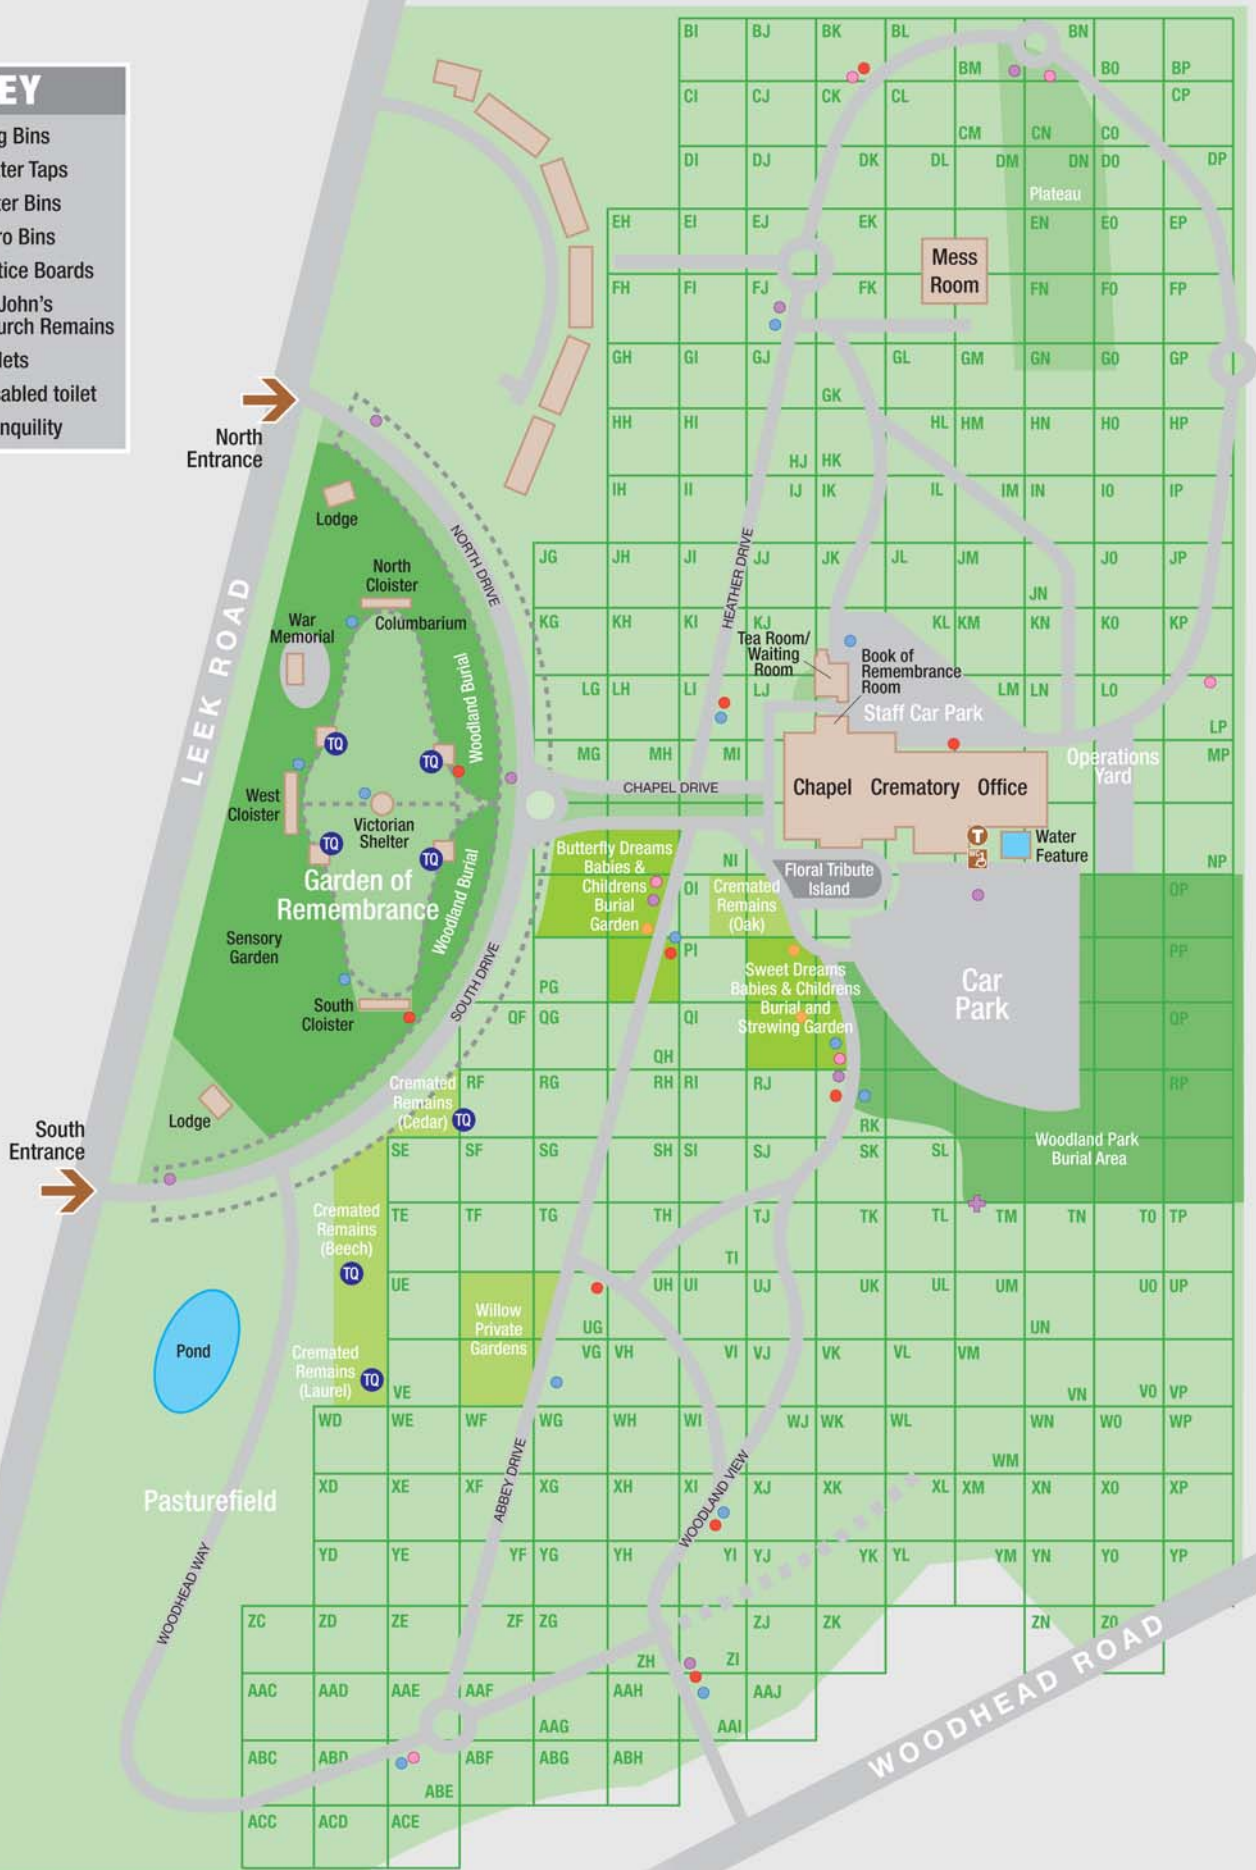

**KEY**

- Dog Bins
- Water Taps
- Litter Bins
- Euro Bins
- Notice Boards
- + St John's Church Remains
- T Toilets
- ♿ Disabled toilet
- TQ Tranquility

# Carmountside Cemetery and Crematorium

For all enquiries please contact **Bereavement Care Service** at  
**Carmountside Cemetery & Crematorium** Leek Road Milton Stoke-on-Trent ST2 7AB  
 Telephone **01782 235050** Email **bereavement.care@stoke.gov.uk**

**KEY**

- Water Taps
- Euro Bins
- TQ Tranquility

# Carmountside Garden of Remembrance

For all enquiries please contact **Bereavement Care Service** at **Carmountside Cemetery & Crematorium** Leek Road Milton Stoke-on-Trent ST2 7AB  
 Telephone **01782 235050** Email **bereavement.care@stoke.gov.uk**